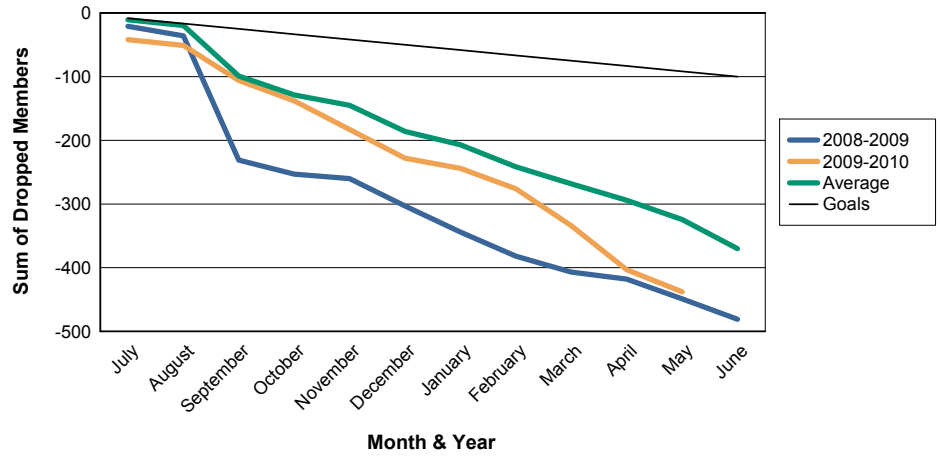

Sum of Dropped Members/ Month & Year

For District 404 B