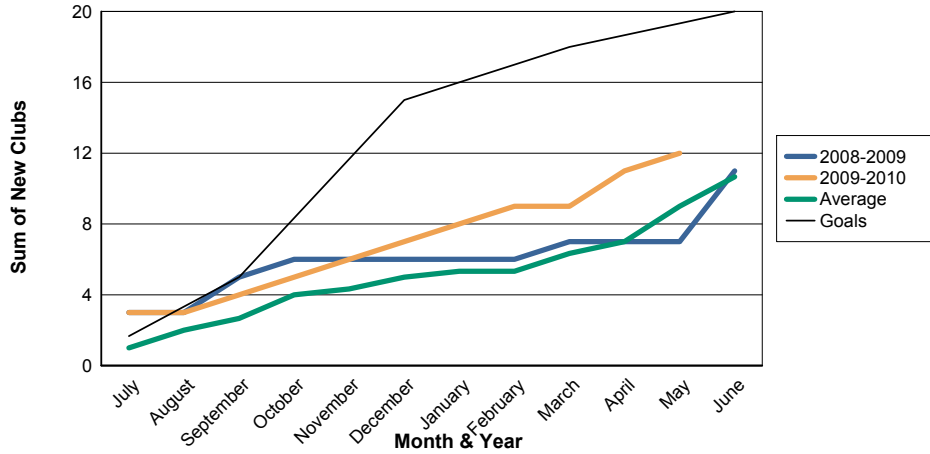

3 Year Comparisons for GMT Constitutional Area 6

By GMT District

As of May 2010

Sum of New Clubs/ Month & Year

For District 404 B

Sum of Dropped Clubs/ Month & Year

For District 404 B

Sum of Net Clubs/ Month & Year