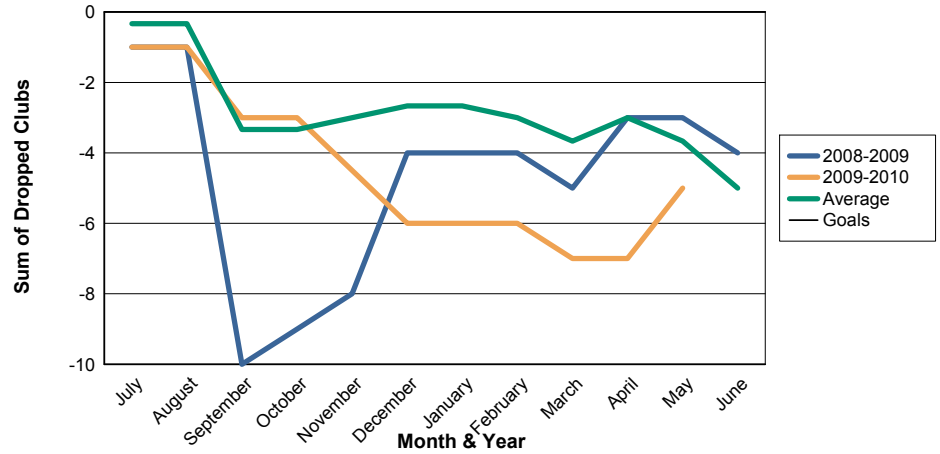

3 Year Comparisons for GMT Constitutional Area 6

By GMT District

As of May 2010

Sum of New Clubs/ Month & Year

For District 404 B

Sum of Dropped Clubs/ Month & Year

For District 404 B

Sum of Net Clubs/ Month & Year