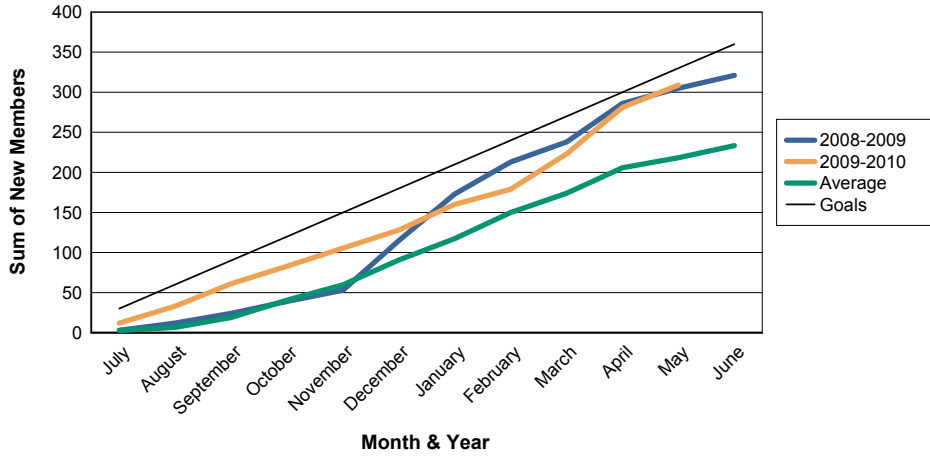

For District 404 B

Sum of Charter Members/ Month & Year

For District 404 B

3 Year Comparisons for GMT Constitutional Area 6

By GMT District

As of May 2010

Sum of New Members/ Month & Year

For District 404 B