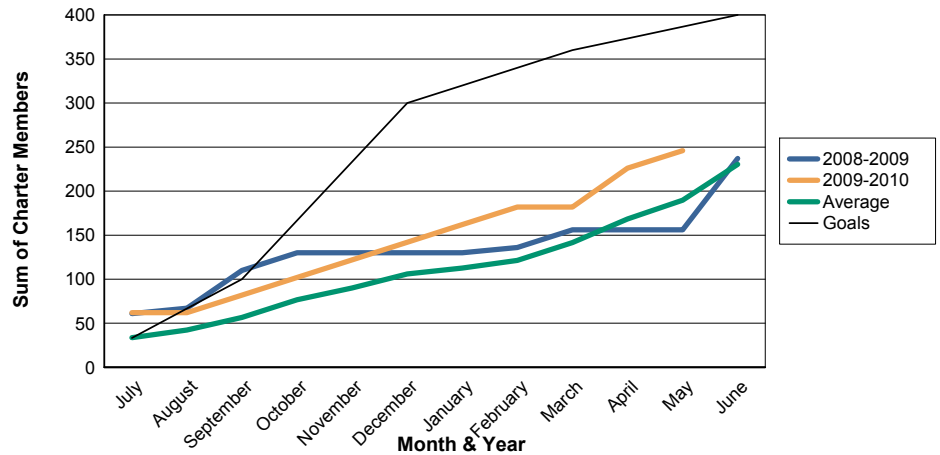

Sum of Charter Members/ Month & Year

For District 404 B