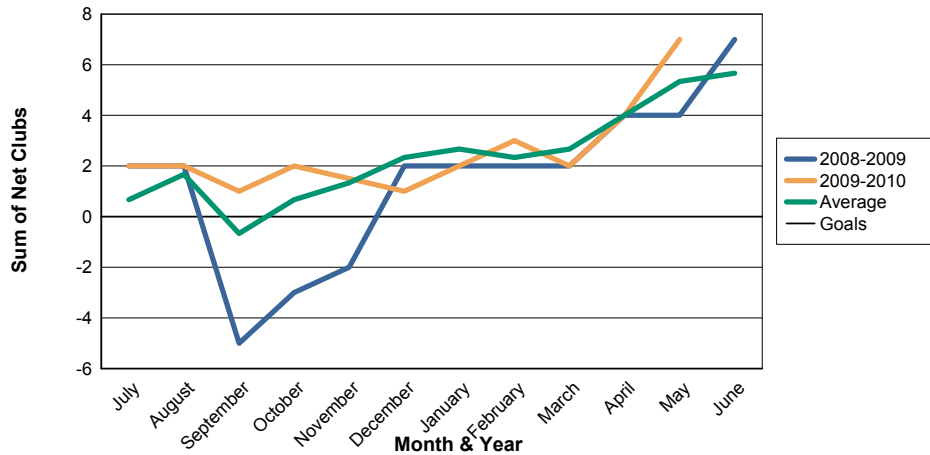

Sum of Net Clubs/ Month & Year

For District 404 B